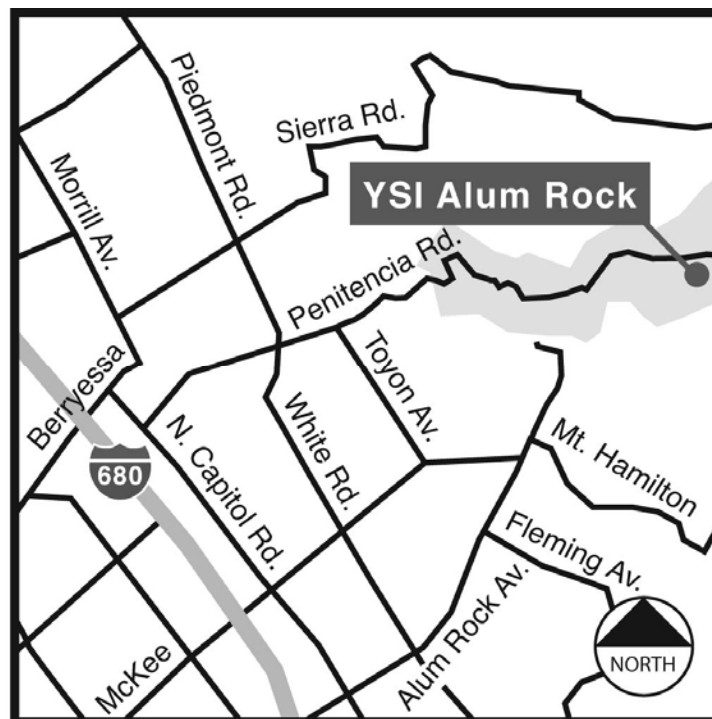

## Directions to YSI at Alum Rock Park

Coming from the North:

1. Take I-680 South toward San Jose.
2. Take the Berryessa Road exit, and cloverleaf around to the left onto Berryessa Road heading east towards the hills.
3. Soon thereafter, turn right onto North Capitol Avenue.
4. Go about 0.2 miles and turn left onto Penitencia Road.
5. Follow signs to Alum Rock Park.
6. Travel about 2 miles along Penitencia Road to the Park Entrance.
7. After entering the park, follow the main road to the end of the park, about 2 miles.
8. The YSI Nature Center is across the bridge from the last parking lot.

Coming from the South:

1. Take I-680 North toward Hayward.
2. Take the McKee Road exit, and merge right onto McKee Road heading east towards the hills.
3. Continue about 0.8 miles along McKee Road.
4. Turn left on White Road, and continue about 0.8 miles.
5. Turn right onto Penitencia Road.
6. Follow signs to Alum Rock Park.
7. Travel about 2 miles along Penitencia Road to the Park Entrance.
8. After entering the park, follow the main road to the end of the park, about 2 miles.
9. The YSI Nature Center is across the bridge from the last parking lot.