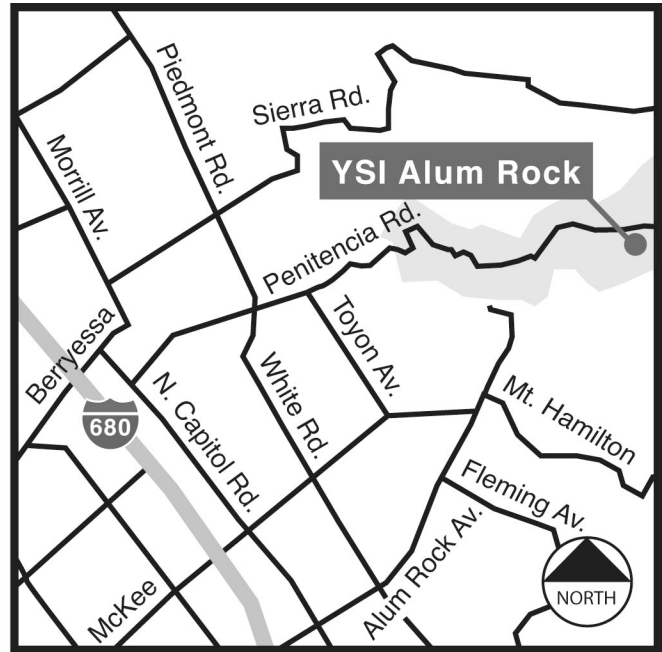

Youth Science Institute

16260 Penitencia Road
San Jose, CA 95127
408-258-4322

Coming from the North:

1. Take I-680 South toward San Jose.
2. Take the Berryessa Road exit, and cloverleaf around to the left onto Berryessa Road heading east towards the hills.
3. Soon thereafter, at the next light turn right onto North Capitol Avenue.
4. Go about 0.2 miles and turn left onto Penitencia Road.
5. Follow signs to Alum Rock Park.
6. Travel about 2 miles along Penitencia Road to the Park Entrance.
7. After entering the park, follow the main road to the end of the park, about 2 miles.
8. YSI is at the end of the park on the right. Pull into the YSI parking lot.

Coming from the South:

1. Take I-680 North toward Hayward.
2. Take the Berryessa Road exit, and turn right onto Berryessa Road heading east towards the hills.
3. Soon thereafter, turn right onto North Capitol Avenue.
4. Go about 0.2 miles and turn left onto Penitencia Road.
5. Follow signs to Alum Rock Park.
6. Travel about 2 miles along Penitencia Road to the Park Entrance.
7. After entering the park, follow the main road to the end of the park, about 2 miles.
8. YSI is at the end of the park on the right. Pull into the YSI parking lot.