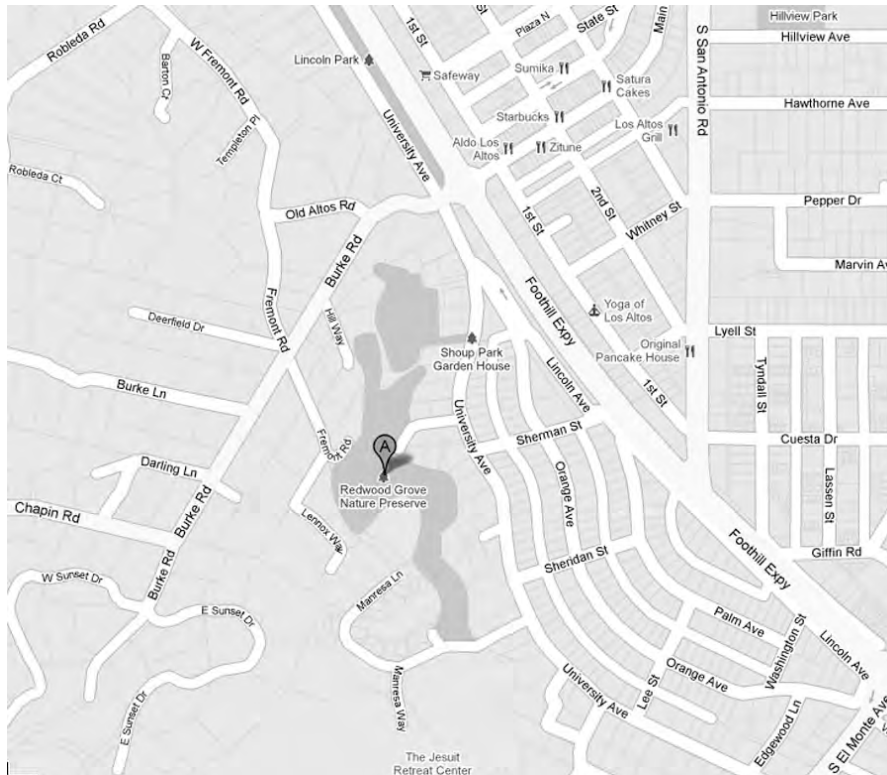

Directions to Redwood Grove Park

Youth Science Institute

Redwood Grove Nature Preserve
482 University Avenue
Los Altos, CA 94022
408-356-4945

Coming from the North:

1. From Foothill Expy, turn left at Main St.
2. Turn left at University Ave.
3. Enter on University Avenue.
4. Park in the public lot at the intersection of Lincoln and University.
5. Follow the driveway (at point A) down into the Redwood Grove.

Coming from the South:

6. From Foothill Expy, turn right at Main St.
7. Turn left at University Ave.
8. Enter on University Avenue.
9. Park in the public lot at the intersection of Lincoln and University.
10. Follow the driveway (at point A) down into the Redwood Grove.